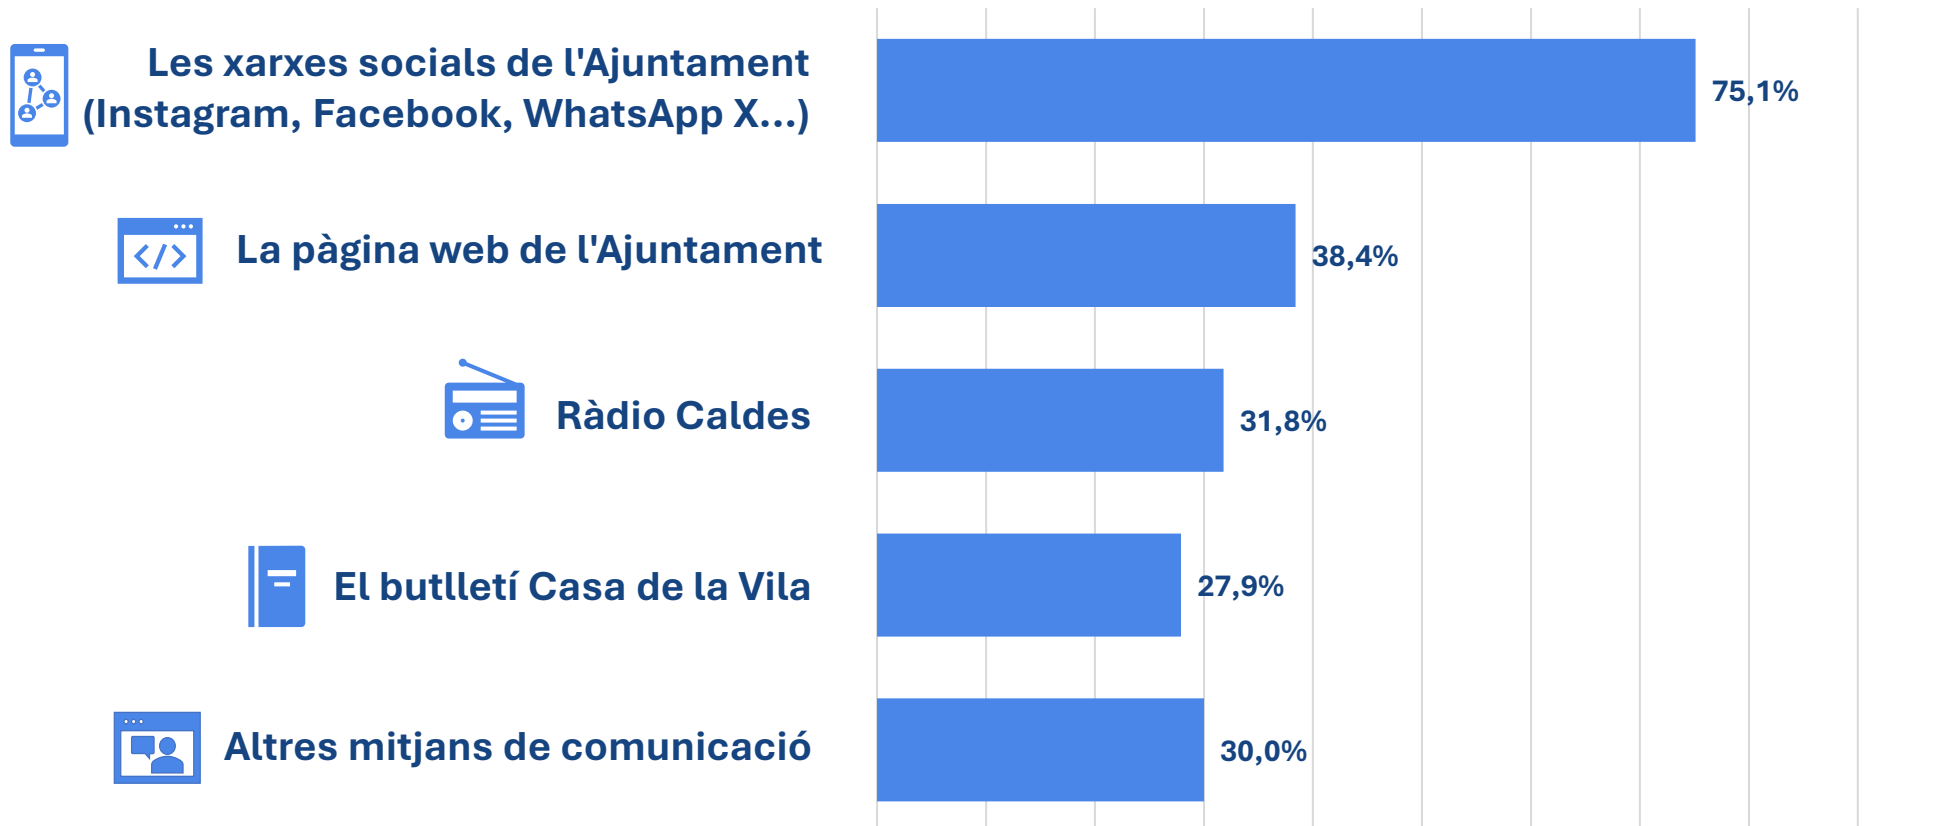

A través de quins mitjans segueixes l'actualitat municipal de Caldes

(% de valoracions 3 i 4 sobre 4, tenint en compte que 1 correspon a la puntuació mínima i 4 a la màxima)