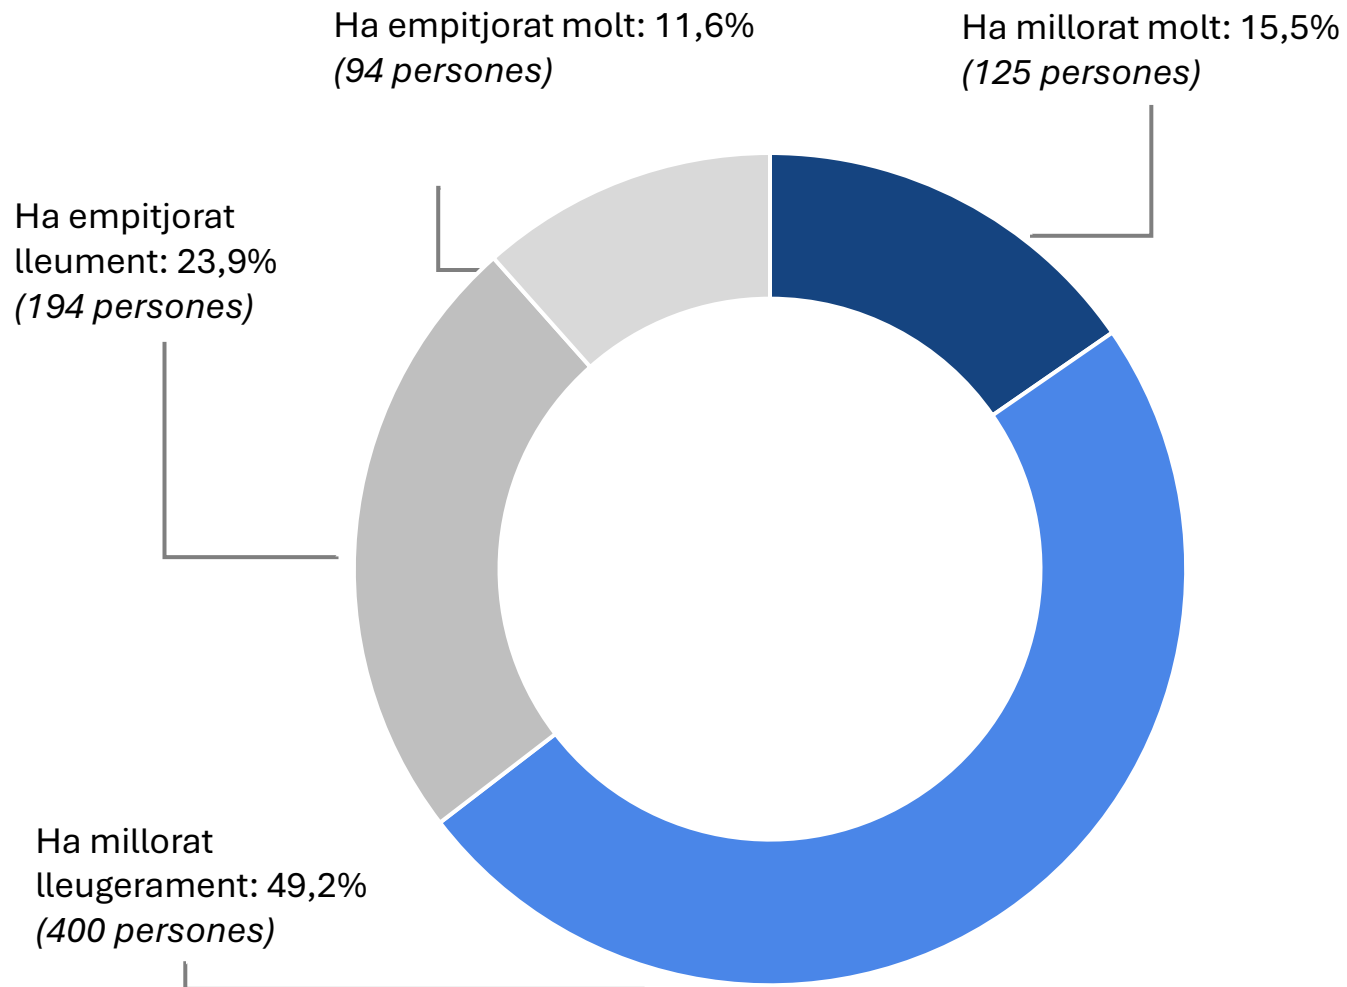

65%

de la ciutadania creu que Caldes de Montbui ha millorat en els darrers 10 anys